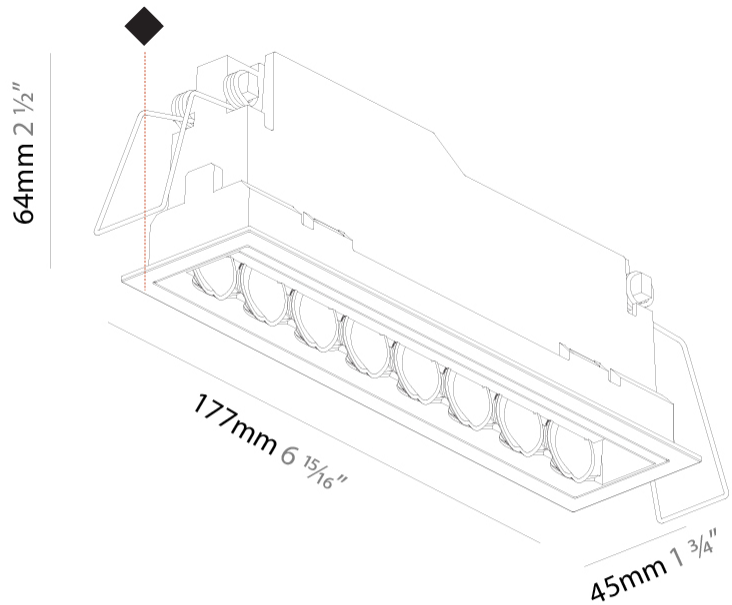

GENERAL

Series: Magiq Hollow Wallwash
Subseries: Magiq Hollow Wallwash
Brand: Prolicht
Division: Architectural
Mounting Type: Recessed
Mounting Location: Ceiling
Subcategory: Wallwash

PHYSICAL

Shape: Rectangle
Length (mm): 177
Length (in): 6 ¹⁵/₁₆
Width (mm): 45
Width (in): 1 ³/₄
Height (mm): 64
Height (in): 2 ¹/₂
Ceiling Thickness (mm): 5 - 30
Ceiling Thickness (in): 1/16 - 1 ³/₁₆
Min. Recessing Depth (mm): 100
Min. Recessing Depth (in): 3 ¹⁵/₁₆
Light Distribution: Downlight
Fixture Finish: SSR / BKV / CWI / CRY / HAB / UFT / ITA / RUA / FTG / MYG / LOD / PUS / FRO / FUP / KIA / POP / BLS / SPG / MEY / GOH / GUM / CHC / COM / ABZ / JAG / OBR / MOS / ROR
Fixture Material: Aluminum Die Cast
Cut-out Measurements: 170mm / 6 11/16" x 38mm / 1 1/2"

ELECTRICAL

Lamp Type: LED (Zhaga Standard)
Input Wattage (W): 19
Total Output Wattage (W): 17.2
Dimming: Tri-Mode (Non-Dimming and Phase Dimming (120Vac only) and 0-10V Dimming)
Driver Included: No
Driver Location: Remote
Driver Type: Constant Current - Universal
Driver Class: Class 2
Input Voltage (V): 120 - 277
Constant Current (MA): 700

LED

Number of LEDs: 8
Color Temperature (°K): 2700 / 3000 / 3500 / 4000
Max. Delivered Lumen (lm): 1270 / 1270 / 1513 / 1544
Nominal Lumen (lm): 1492 / 1492 / 1778 / 1814
CRI: >90 CRI
Lamp Life (hrs): 50000

OPTICAL

RATINGS AND CERTIFICATIONS

Certified By: CSA Certified to UL and CSA Standards
IP rating: IP20

100mm
3 ¹⁵/₁₆"

5 - 30 mm
³/₁₆" - 1 ³/₁₆"

170mm x 38mm
6 ¹¹/₁₆" x 1 ¹/₂"